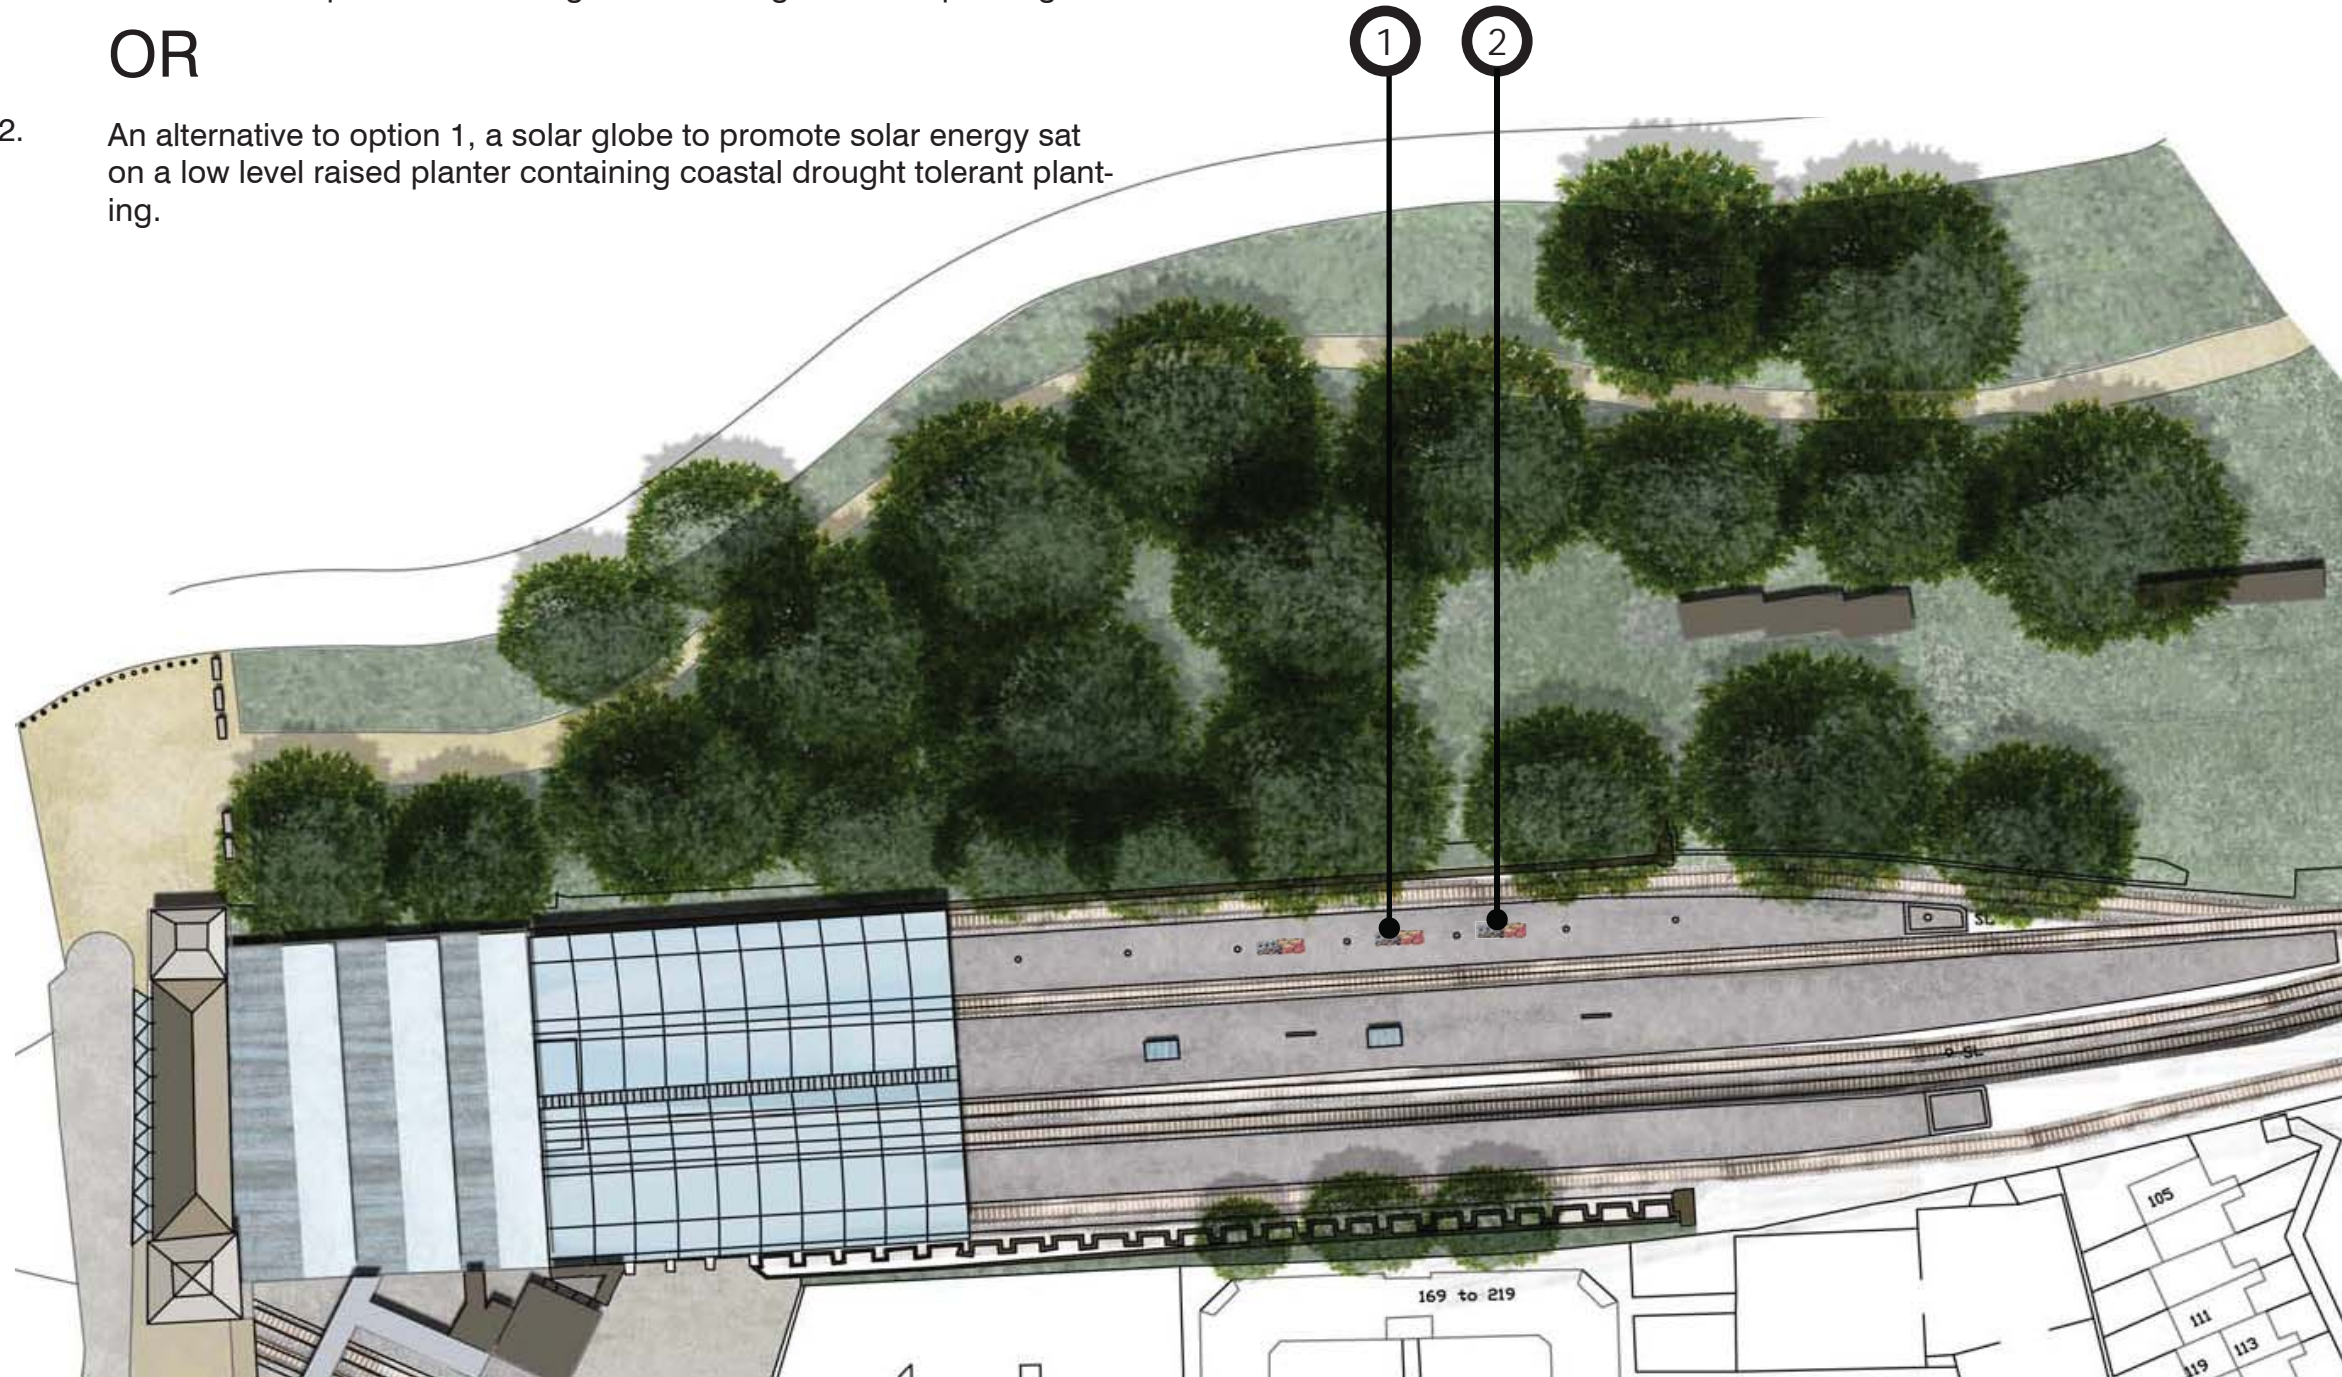

ENERGYGARDENS

Crystal Palace Station

1. Proposed topiary dinosaur to create a link to the dinosaurs in the park sat on a raised planter containing coastal drought tolerant planting.

OR

2. An alternative to option 1, a solar globe to promote solar energy sat on a low level raised planter containing coastal drought tolerant planting.

Raised planter

Armeria maritima

Eryngium maritimum

Sedum spectabile

Verbena bonariensis

Stipa tenuissima

Drift planting for maximum impact

ENERGYGARDENS

Crystal Palace Station

FUTURE OPPORTUNITIES

- ③ Possible collaborative art project to create a bespoke wind turbine
- ④ Food growing using companion planting to attract insects & pollinators & reduce the use of chemical pesticides. Food to be used in Brown & Green Cafe
- ⑤ Possible location of Photo-Voltaic panels. Subject to planning permission
- ⑥ Food growing using companion planting to attract insects & pollinators & reduce the use of chemical pesticides. Located under signage & adjacent to waiting rooms on platform 5/6.
- ⑦ Hop growing