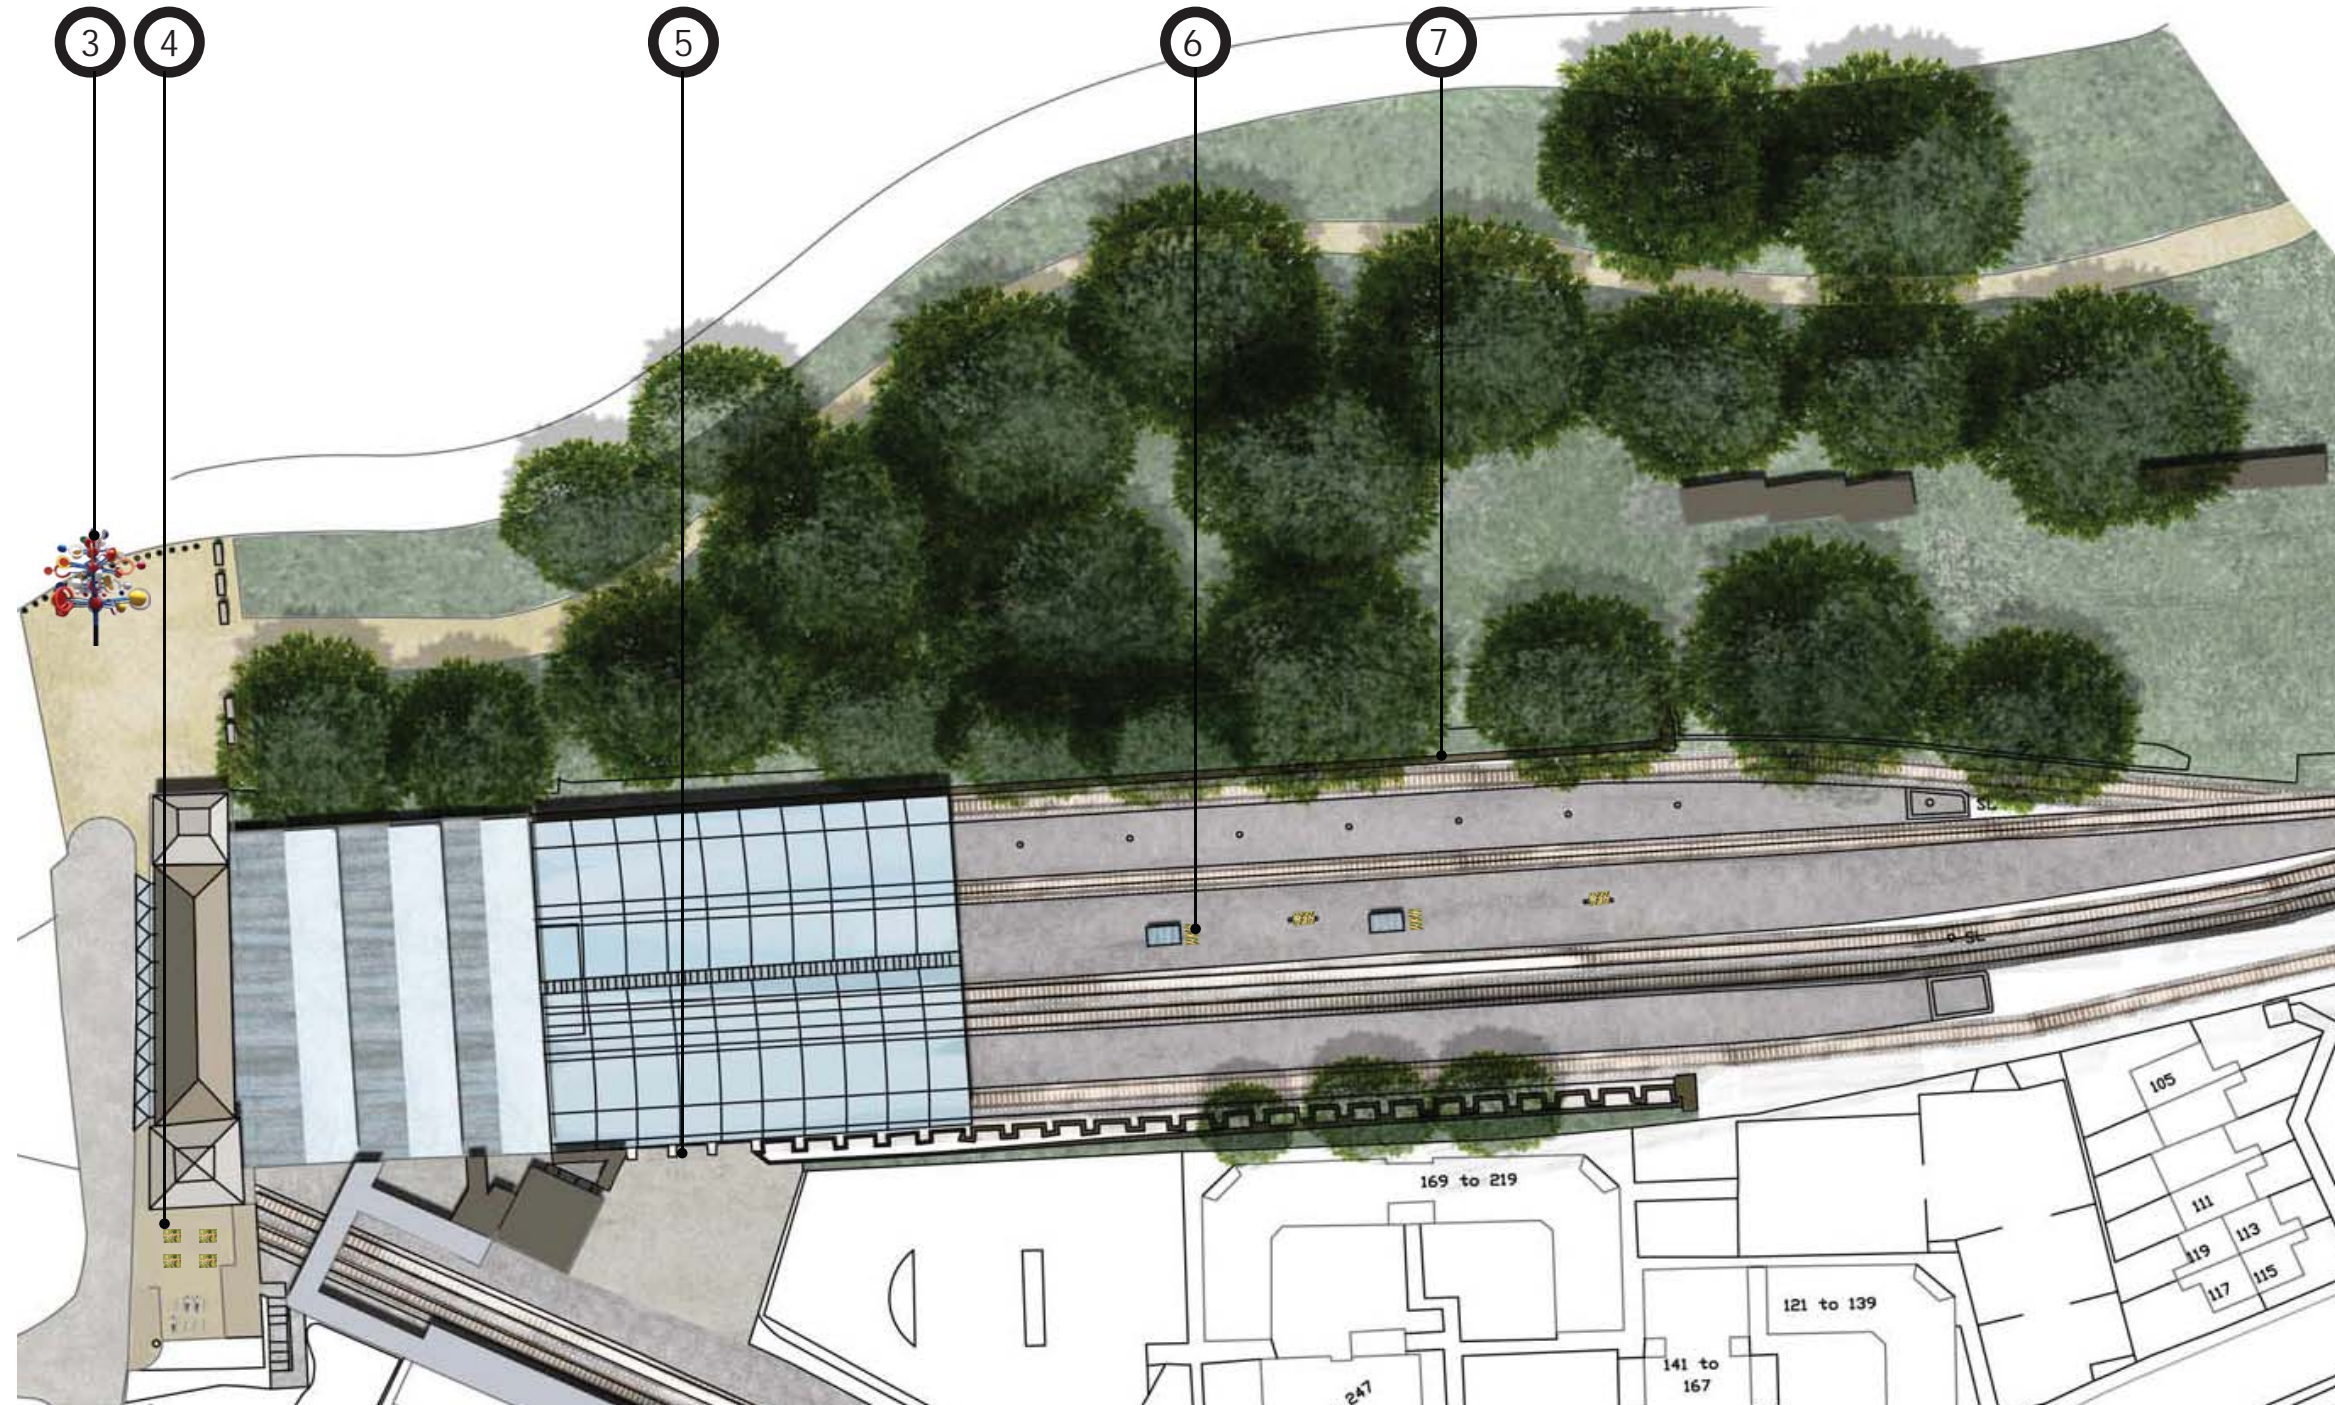

ENERGYGARDENS

Crystal Palace Station

1. Proposed topiary dinosaur to create a link to the dinosaurs in the park sat on a raised planter containing coastal drought tolerant planting.

OR

2. An alternative to option 1, a solar globe to promote solar energy sat on a low level raised planter containing coastal drought tolerant planting.

Raised planter

Armeria maritima

Eryngium maritimum

Sedum spectabile

Verbena bonariensis

Stipa tenuissima

Drift planting for maximum impact

ENERGYGARDENS

Crystal Palace Station

FUTURE OPPORTUNITIES

- ③ Possible collaborative art project to create a bespoke wind turbine
- ④ Food growing using companion planting to attract insects & pollinators & reduce the use of chemical pesticides. Food to be used in Brown & Green Cafe
- ⑤ Possible location of Photo-Voltaic panels. Subject to planning permission
- ⑥ Food growing using companion planting to attract insects & pollinators & reduce the use of chemical pesticides. Located under signage & adjacent to waiting rooms on platform 5/6.
- ⑦ Hop growing